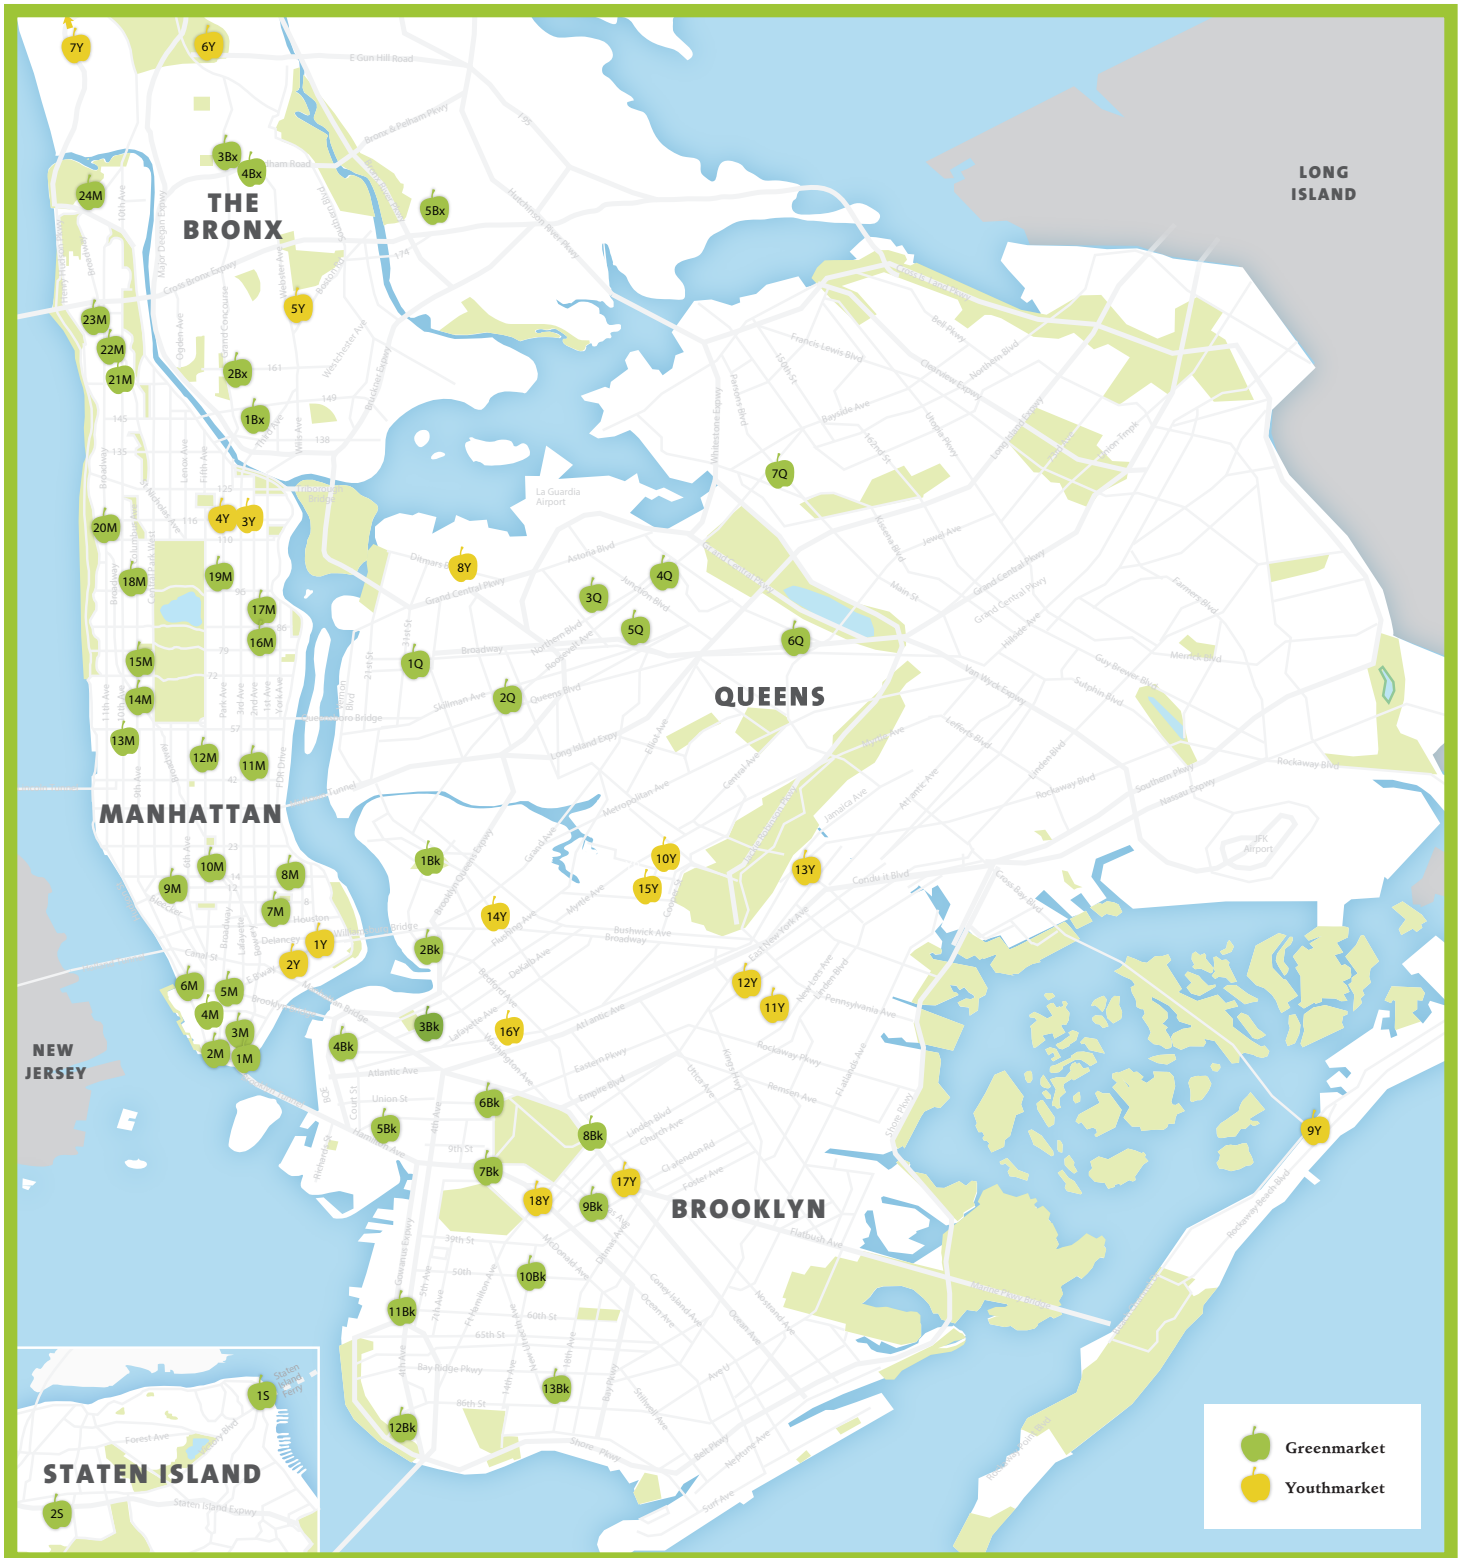

Greenmarket 2017

MANHATTAN	DAY/TIME	DAYS OPEN	SERVICES
1M Staten Island Ferry/Whitehall 4 South Street (inside terminal)	Tues & Fri, 8-7 (Year Round)	T F	E
2M Bowling Green Broadway & Battery Place	Tues & Thurs, 8-5 (Year Round) ☑ Tues 8-2	T T	E C
3M Water Street Water St at Coenties Slip	Thurs, 8-6 (6/1-11/16)	T	E
4M Greenmarket at Oculus Plaza Fulton & Church Sts	Tues, 7-7 (6/20-11/28)	T	E
5M City Hall Park Broadway & Chambers	Tues & Fri, 8-4 (3/3-12/22)	T F	E
6M Tribeca Greenwich & Chambers	Weds (4/5-12/20) & Sat, 8-3 ☑ 8-1 ☑ 8-1	W S	E C T
7M Tompkins Square E 7 St & Ave A	Sun, 9-6, (Year Round) ☑ 8-1 ☑ 8-4	S	E C T
8M Stuyvesant Town 14 St Loop & Ave A (in the Oval)	Sun, 9:30-4 (5/21-11/19)	S	E
9M Abingdon Square W 12 St & Hudson St	Sat, 8-2 (Year Round) ☑ 8-1 ☑ 8-1	S	E C T
10M Union Square 17 St & Union Square West	M, W, F, Sa, 8-6 (Year Round) ☑ 8-5 ☑ Mon, Sat 8-4	M W F S	E C T
11M Dag Hammarskjöld Plaza E 47 St & 2 Ave	Weds, 8-4 (Year Round) ☑ 8-3 ☑ 8-3	W	E C T
12M Rockefeller Center Rockefeller Plaza at 50 St	W, Th, F, 8-5 (7/26-9/1)	W T F	E
13M 57th Street W 57 St & 10 Ave	W, Sat, 8-5 (5/24-12/23) ☑ Sat 8-1 ☑ Sat 8-12:30	W S	E C T
14M Tucker Square W 66 St & Broadway	Thurs & Sat, 8-5 (Year Round) ☑ Thurs 8-3:30, Sat 8-1	T S	E C
15M 79th Street Columbus Ave btw 77 & 81 Sts	Sun, 9-5 (Year Round) ☑ 9-1 ☑ 9-1	S	E C T
16M 82nd Street E 82 St btw 1 & York Aves	Sat, 9-2:30 (Year Round) ☑ 9-1 ☑ 9-2	S	E C T
17M 92nd Street E 92 St & 1 Ave	Sun, 9-4 (6/25-11/19) ☑ 9-1	S	E C
18M 97th Street W 97 St btw Columbus & Amsterdam	Fri, 8-2 (Year Round) ☑ 8-2 ☑ 8-2	F	E C T
19M Mount Sinai Hospital E 99 St & Madison Ave	Weds, 8-5 (6/14-11/22) ☑ 8-2 ☑ 8-2	W	E C T
20M Columbia University W 114 St & Broadway	Thurs & Sun, 8-5 (Year Round) ☑ Th 8-3, Su 8-1 ☑ Th 8-3, Su 8-3	S T	E C T
21M Sugar Hill W 155 St & St. Nicholas Ave	Sat, 8-3 (6/24-11/18)	S	E
22M Ft Washington W 168 St & Ft Washington	Tues, 8-4 (6/6-11/21) ☑ 8-3 ☑ 8-3	T	E C T
23M 175th Street W 175 St btw Wadsworth & Broadway	Thurs, 8-5 (6/29-11/30) ☑ 8-2 ☑ 8-2	T	E C T
24M Inwood Isham St btw Seaman & Cooper	Sat, 8-3 (Year Round) ☑ 8-12 ☑ 8-3	S	E C T